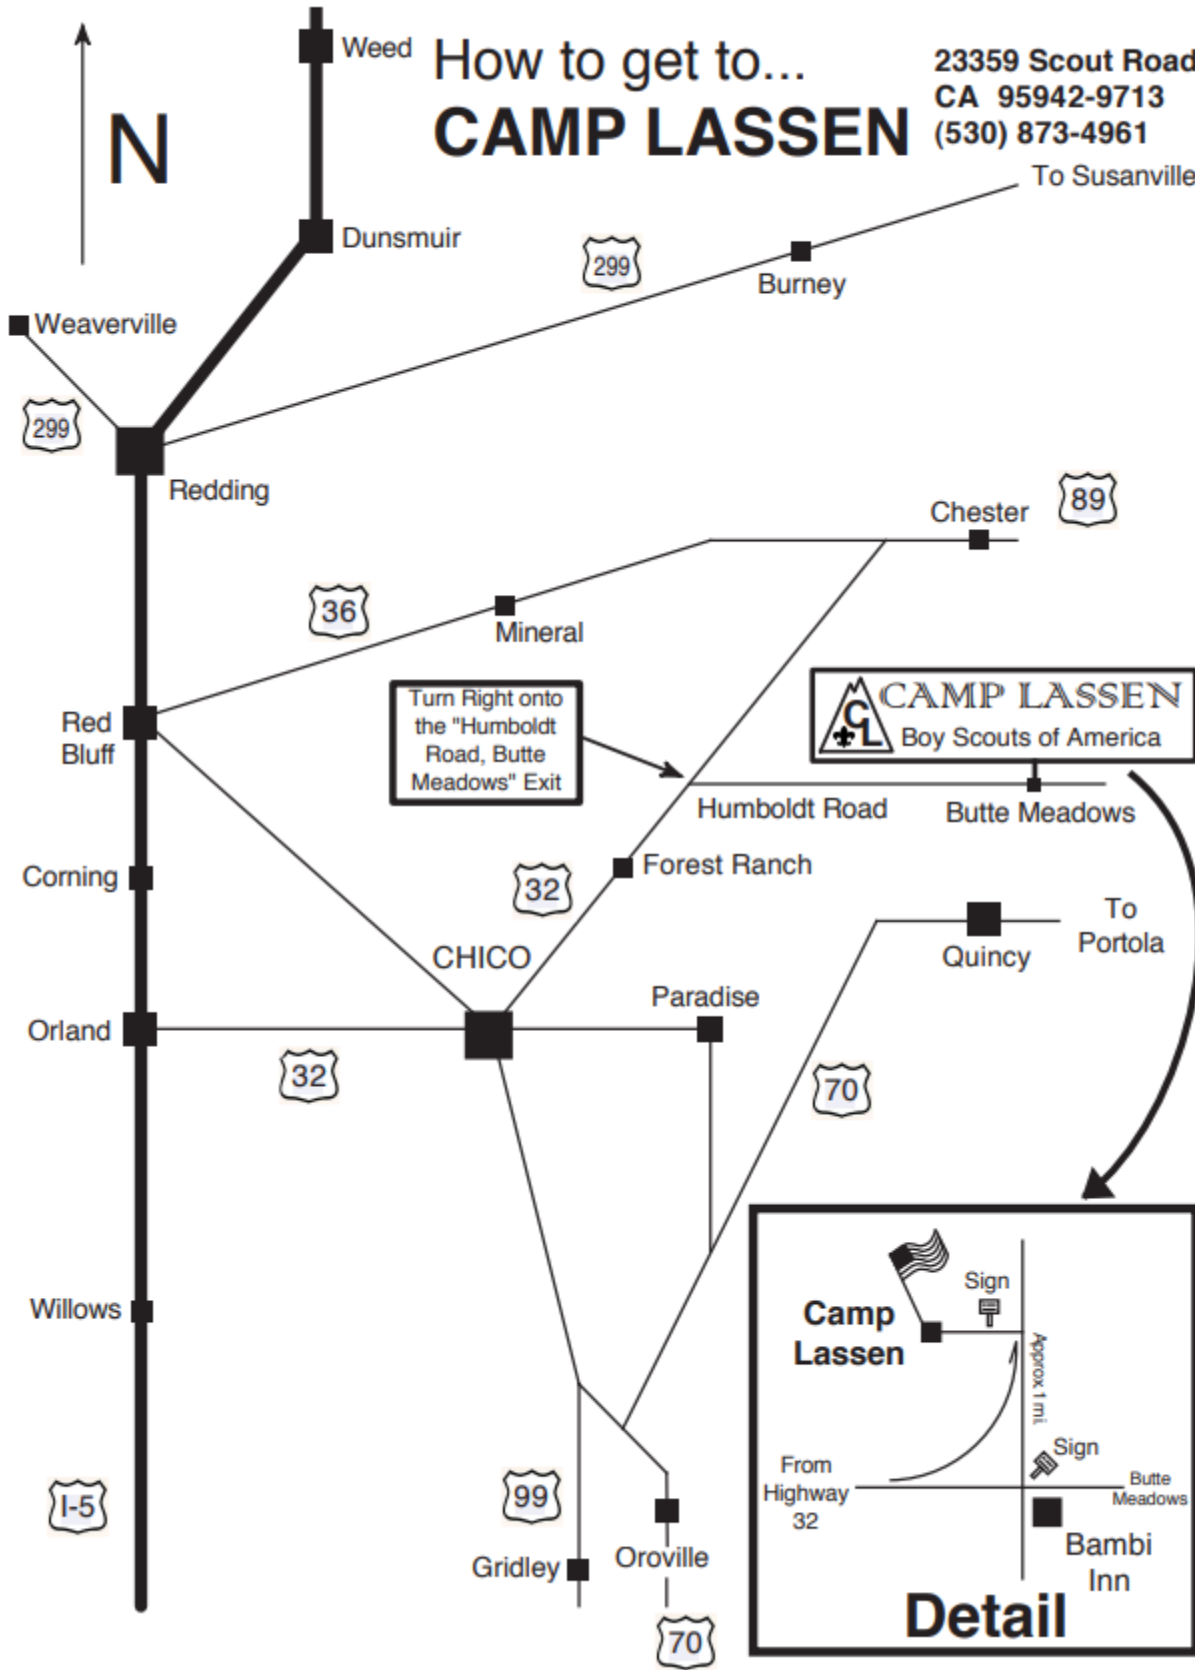

N

How to get to...

CAMP LASSEN

23359 Scout Road
CA 95942-9713
(530) 873-4961

To Susanville

Turn Right onto the "Humboldt Road, Butte Meadows" Exit

CAMP LASSEN
Boy Scouts of America