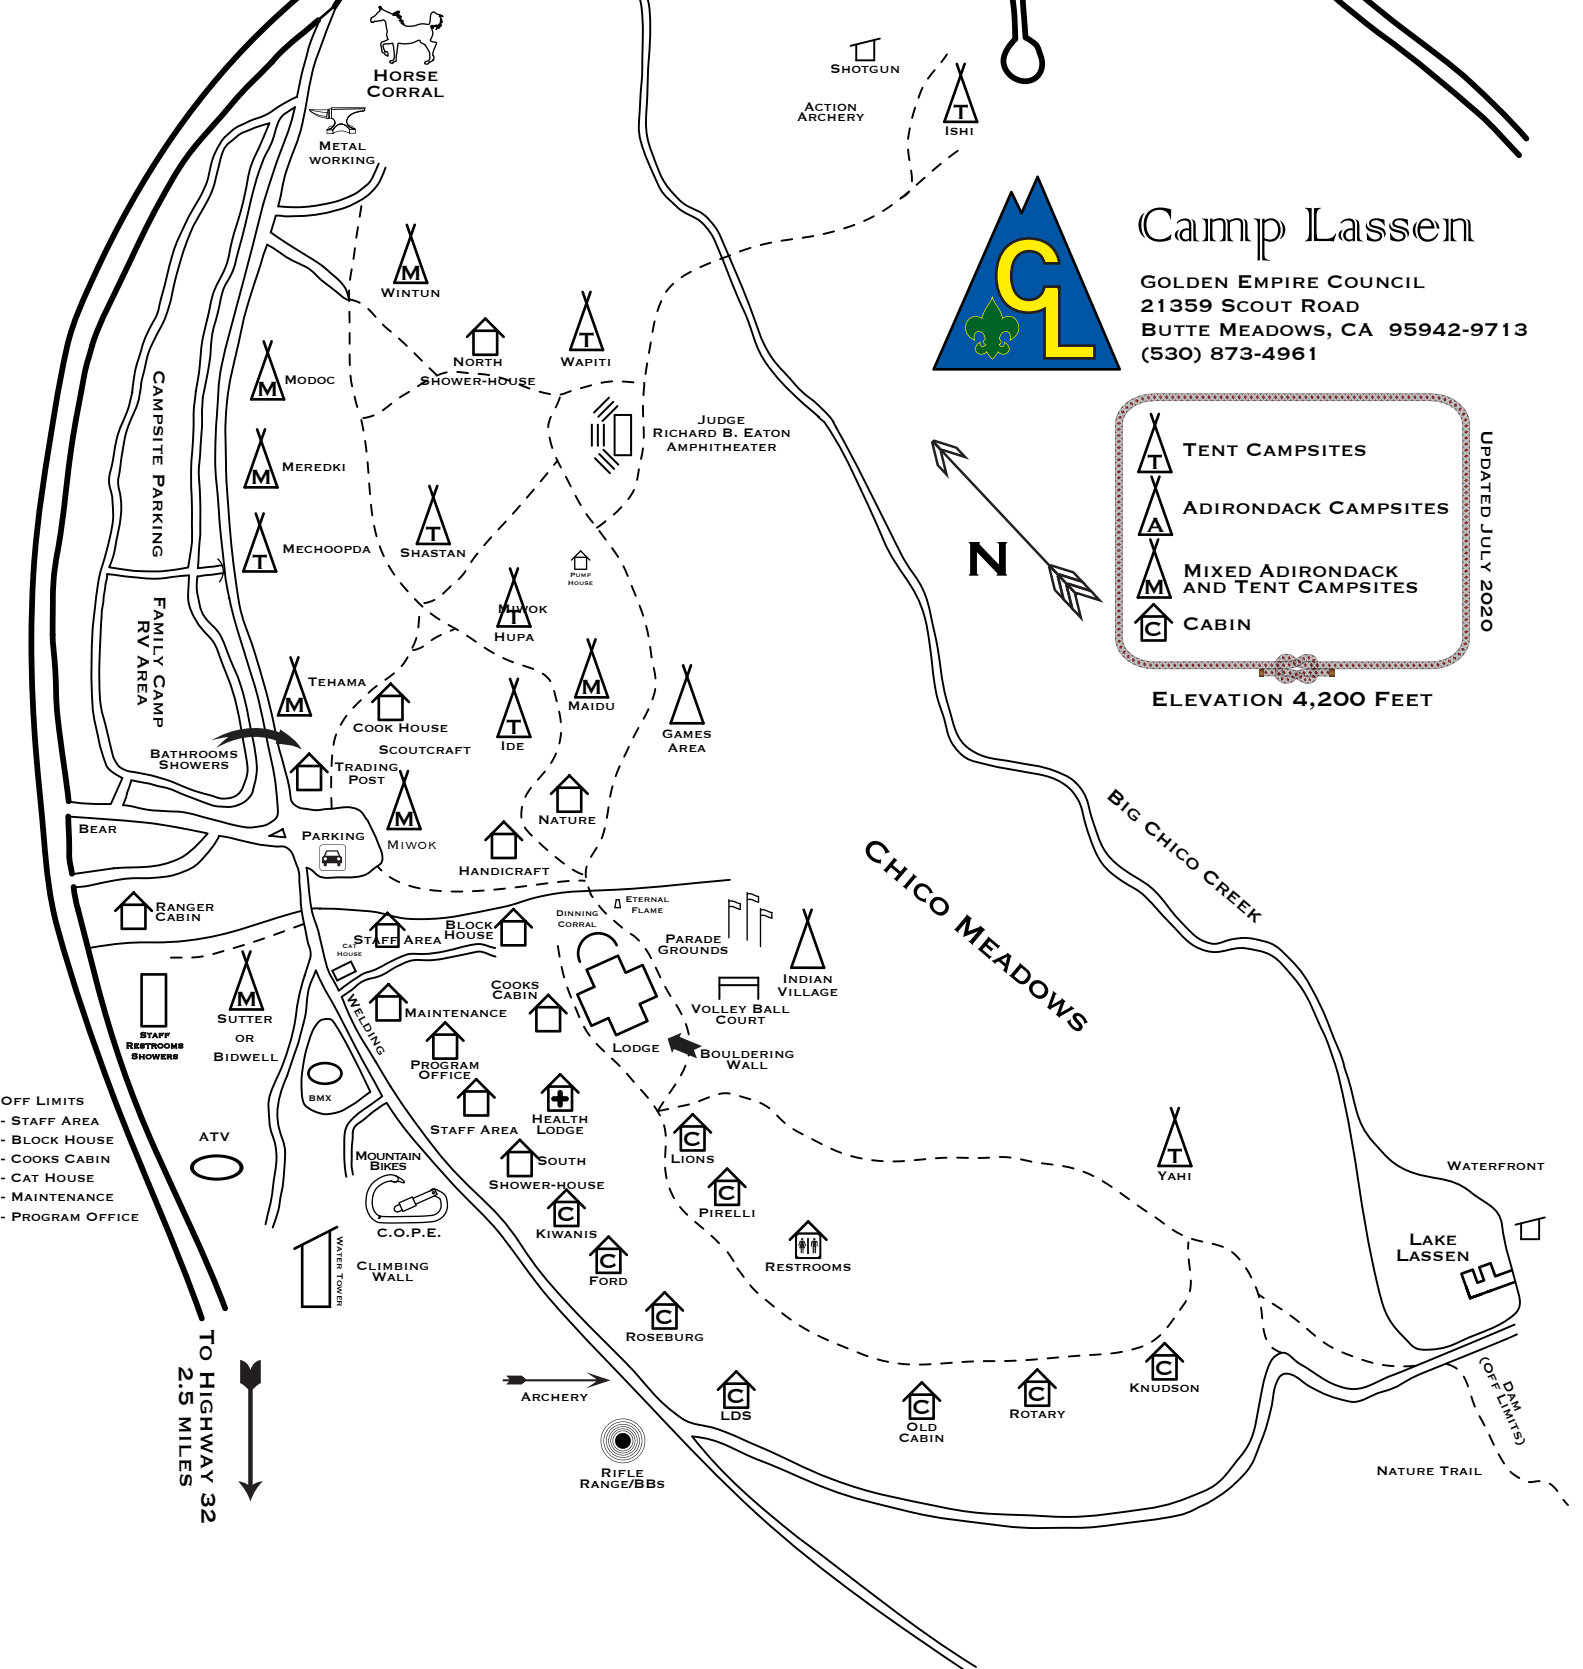

SCOUT ROAD

PRIVATE LOGGING ROAD

TO HUMBOLDT ROAD

HORSE CORRAL

METAL WORKING

SHOTGUN

Camp Lassen

GOLDEN EMPIRE COUNCIL
21359 SCOUT ROAD
BUTTE MEADOWS, CA 95942-9713
(530) 873-4961

 TENT CAMPSITES
 ADIRONDACK CAMPSITES
 MIXED ADIRONDACK AND TENT CAMPSITES
 CABIN

UPDATED JULY 2020

ELEVATION 4,200 FEET

- OFF LIMITS
- STAFF AREA
 - BLOCK HOUSE
 - COOKS CABIN
 - CAT HOUSE
 - MAINTENANCE
 - PROGRAM OFFICE

TO HIGHWAY 32
2.5 MILES

OFF LIMITS
NATURE TRAIL